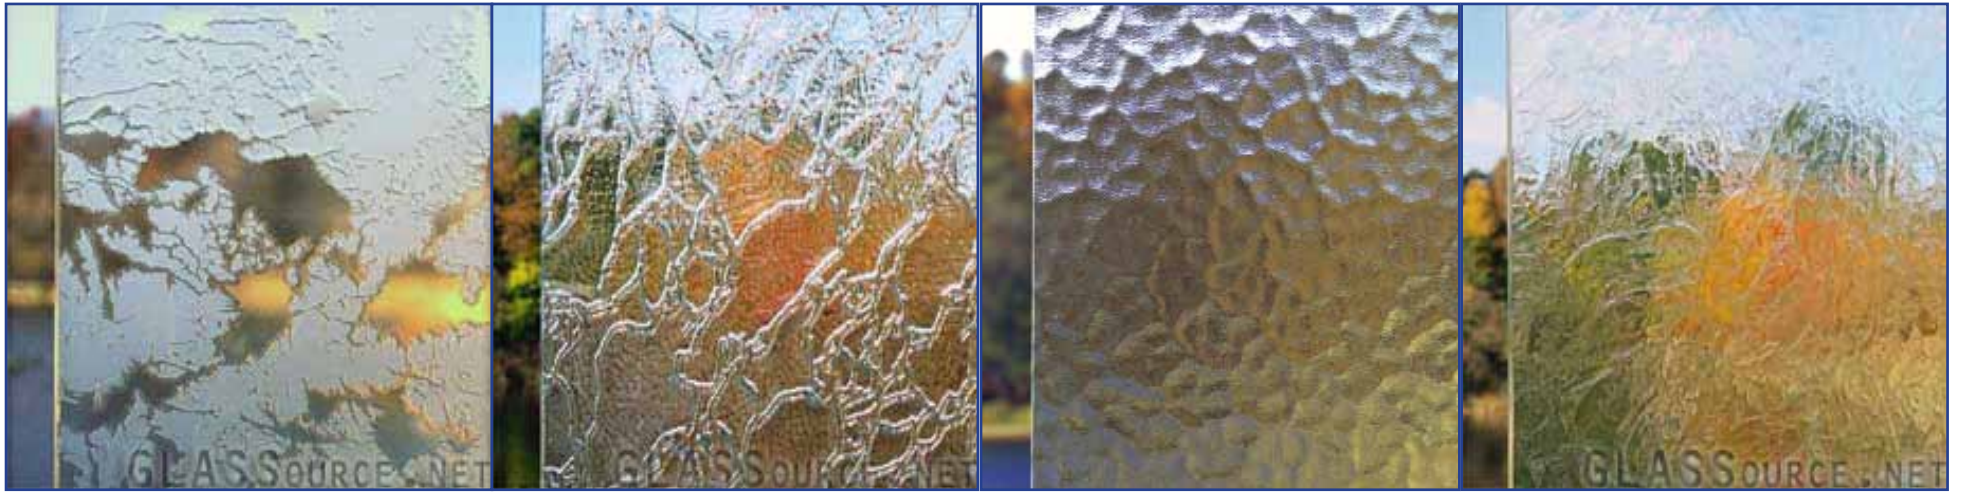

# Pattern Glass

**coral**  
3/8"

**delta**  
5/32"

**aquatex**  
5/32", 3/16"

**gluechip**  
1/4", 3/8"

**chinchilla**  
1/8"

**pattern 62**  
3/16"

**acid etch/steam mist**  
1/8", 1/4", 3/8", 1/2", 3/4"